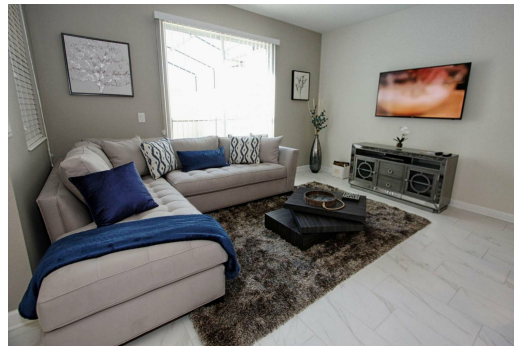

4888 Romeo Cir, Kissimmee, FL 34746

For More Info Visit
storeylake4888romeo.info

Guilherme Pinto
Ocupacao Total
(+55) 319-99536883
ocupacaototal@gmail.com
www.ocupacaototal.com

4 Beds - 3 Baths - Sqft

Information provided is for consumer's personal, non-commercial use and may not be used for any purpose other than to identify prospective properties consumers may be interested in purchasing. Information is deemed reliable but not guaranteed.