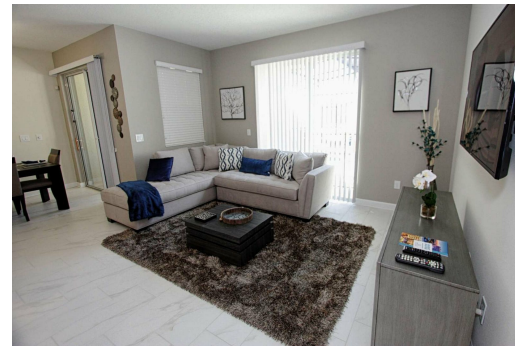

4888 Romeo Cir, Kissimmee, FL 34746

For More Info Visit
storeylake4888romeo.info

Guilherme Pinto
Ocupacao Total
(+55) 319-99536883
ocupacaototal@gmail.com
www.ocupacaototal.com

4 Beds - 3 Baths - Sqft

Information provided is for consumer's personal, non-commercial use and may not be used for any purpose other than to identify prospective properties consumers may be interested in purchasing. Information is deemed reliable but not guaranteed.