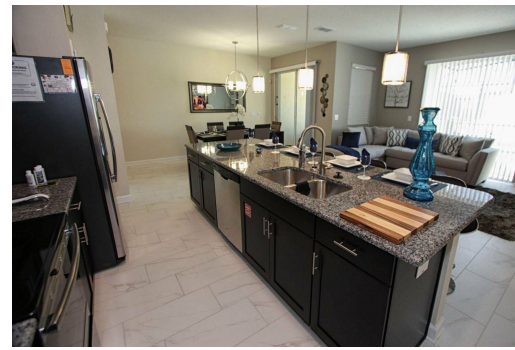

4888 Romeo Cir, Kissimmee, FL 34746

For More Info Visit
storeylake4888romeo.info

Guilherme Pinto
Ocupacao Total
(+55) 319-99536883
ocupacaototal@gmail.com
www.ocupacaototal.com

4 Beds - 3 Baths - Sqft

Information provided is for consumer's personal, non-commercial use and may not be used for any purpose other than to identify prospective properties consumers may be interested in purchasing. Information is deemed reliable but not guaranteed.