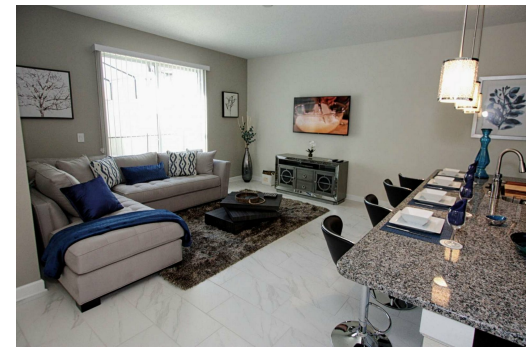

4888 Romeo Cir, Kissimmee, FL 34746

For More Info Visit
storeylake4888romeo.info

Guilherme Pinto
Ocupacao Total
(+55) 319-99536883
ocupacaototal@gmail.com
www.ocupacaototal.com

4 Beds - 3 Baths - Sqft

Information provided is for consumer's personal, non-commercial use and may not be used for any purpose other than to identify prospective properties consumers may be interested in purchasing. Information is deemed reliable but not guaranteed.